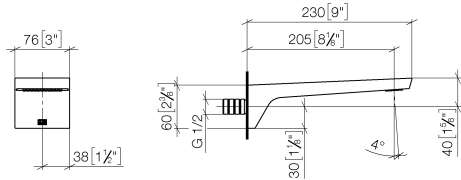

13 801 705

- 205mm projection
- rectangular spray pattern with 55 individual jets
- hole diameter 37 mm
- 1/2" connection
- plug-link mounting
- max. flow 24.6 l/min at 3 bar flow pressure

	Brushed Champagne (22kt Gold)	13 801 705-46
	Chrome	13 801 705-00
	Brushed Platinum	13 801 705-06
	Dark Chrome	13 801 705-19
	Champagne (22kt Gold)	13 801 705-47
	Brushed Dark Platinum	13 801 705-99

13 801 705

mm [inches]

Flow rate chart

13 801 705

Parts for other finishes can be found here: [Chrome](#)

Spare parts list

No.	Item Number	Name	Quantity used	Delivery time
1	09 24 03 081 10 90	extension	1	2
2	09 24 03 180 90	nipple	1	2
3	09 14 10 119 90	seal	1	2
4	09 31 20 027 10-00	plug	2	10
5	09 14 10 132 90	seal	2	2
6	90 31 11 004 00 90	pin	1	2
7	90 11 02 299 00 90	aerator	1	2