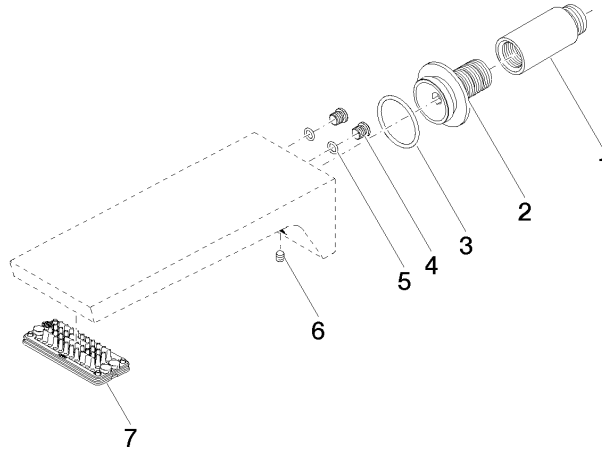

13 801 705

- 205mm projection
- rectangular spray pattern with 55 individual jets
- hole diameter 37 mm
- 1/2" connection
- plug-link mounting
- max. flow 24.6 l/min at 3 bar flow pressure

	Brushed Champagne (22kt Gold)	13 801 705-46
	Chrome	13 801 705-00
	Brushed Platinum	13 801 705-06
	Dark Chrome	13 801 705-19
	Champagne (22kt Gold)	13 801 705-47
	Brushed Dark Platinum	13 801 705-99

13 801 705

mm [inches]

Flow rate chart

13 801 705

Parts for other finishes can be found here: [Chrome](#)

Spare parts list

No.	Item Number	Name	Quantity used	Delivery time
1	09 24 03 081 10 90	extension	1	2
2	09 24 03 180 90	nipple	1	2
3	09 14 10 119 90	seal	1	2
4	09 31 20 027 10-00	plug	2	10
5	09 14 10 132 90	seal	2	2
6	90 31 11 004 00 90	pin	1	2
7	90 11 02 299 00 90	aerator	1	2