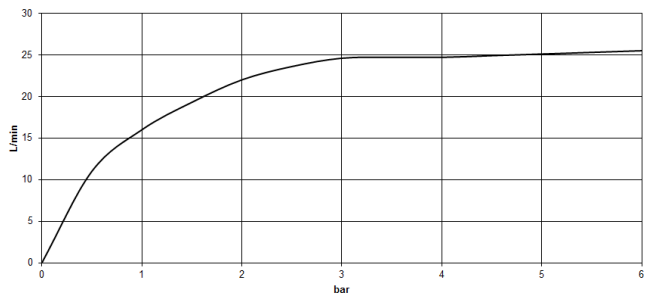

13 801 705

- 205mm projection
- rectangular spray pattern with 55 individual jets
- hole diameter 37 mm
- 1/2" connection
- plug-link mounting
- max. flow 24.6 l/min at 3 bar flow pressure

	Brushed Champagne (22kt Gold)	13 801 705-46
	Chrome	13 801 705-00
	Brushed Platinum	13 801 705-06
	Dark Chrome	13 801 705-19
	Champagne (22kt Gold)	13 801 705-47
	Brushed Dark Platinum	13 801 705-99

13 801 705

mm [inches]

Flow rate chart

13 801 705

Parts for other finishes can be found here: [Chrome](#)

Spare parts list

No.	Item Number	Name	Quantity used	Delivery time
1	09 24 03 081 10 90	extension	1	2
2	09 24 03 180 90	nipple	1	2
3	09 14 10 119 90	seal	1	2
4	09 31 20 027 10-00	plug	2	10
5	09 14 10 132 90	seal	2	2
6	90 31 11 004 00 90	pin	1	2
7	90 11 02 299 00 90	aerator	1	2